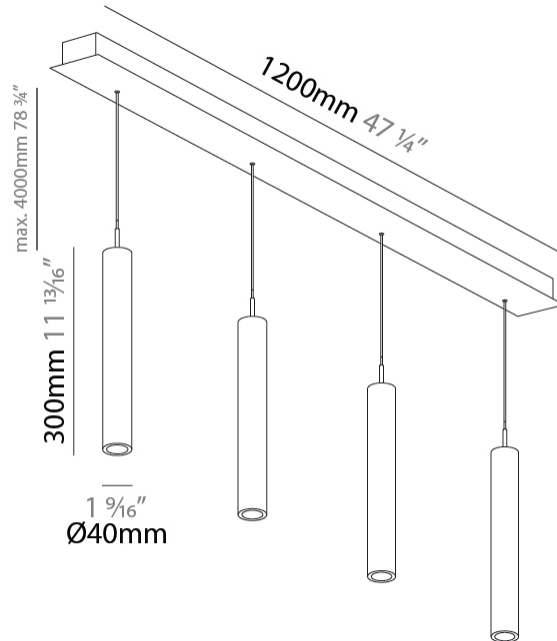

GENERAL

Series: G-Mini Channel
Subseries: G-Mini Channel Hangover
Brand: Prolicht
Division: Architectural
Mounting Type: Suspension
Mounting Location: Ceiling
Subcategory: Spots

PHYSICAL

Shape: Cylinder
Diameter (mm): 40
Diameter (in): 1 9/16
Length (mm): 1200
Length (in): 47 1/4
Height (mm): 300
Height (in): 11 13/16
Light Distribution: Direct
Diffuser: Shine Ring - NOR / OPL / YEL / ORA / RED / BLU / GRN
Fixture Finish: SSR / BKV / CWI / CRY / HAB / UFT / ITA / RUA / FTG / MYG / LOD / PUS / FRO / FUP / KIA / POP / BLS / SPG / MEY / GOH / GUM / CHC / COM / ABZ / JAG / OBR / MOS / ROR
Accent Finish: NOF / COP / MIR / SSS
Fixture Material: Extruded Aluminum / Steel
Cable Details: 2,000mm/78 3/4" / 4,000mm/157 1/2" - Cable, Black, Green, Orange, Red, White

ELECTRICAL

Lamp Type: LED (Zhaga Standard)
Input Wattage (W): 39
Total Output Wattage (W): 35.4
Dimming: Non-Dimmable
Driver Included: Yes
Driver Location: Integrated
Driver Class: Class 2
Input Voltage (V): 120 - 277

LED

Color Temperature (°K): 2700 / 3000 / 3500 / 4000
Max. Delivered Lumen (lm): 2776 / 2904 / 3012 / 3080
Nominal Lumen (lm): 3878 / 4056 / 4206 / 4301
CRI: >90 CRI
Lamp Life (hrs): 50000

OPTICAL

Beam Angle: 40 / 52

RATINGS AND CERTIFICATIONS

Certified By: Certified for North American Standards
IP rating: IP20